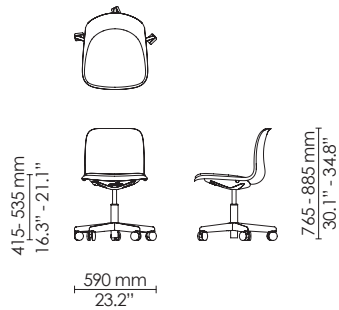

Swivel armchair
Seat upholstery
Ø590