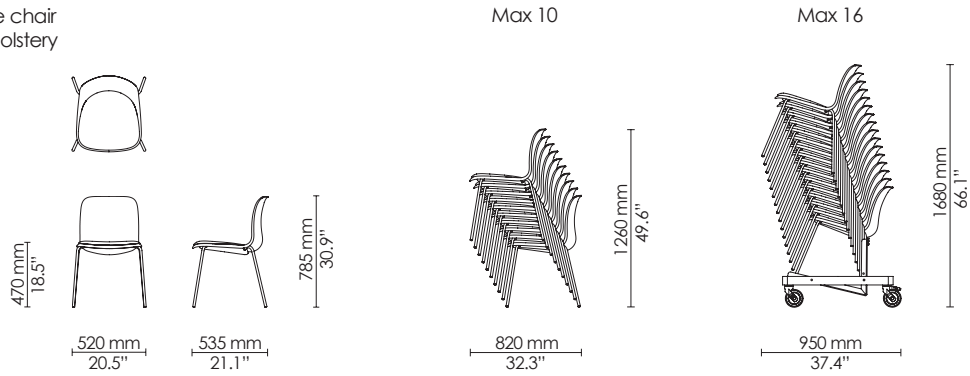

4-leg side chair
Seat upholstery