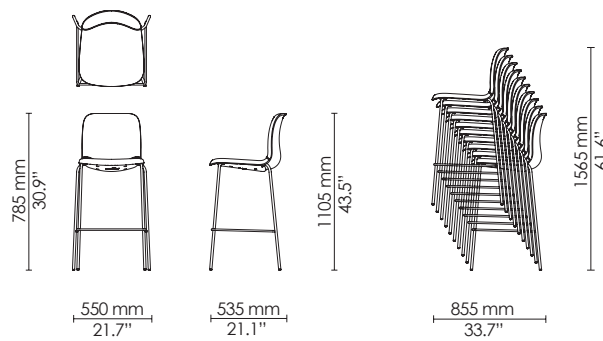

Linked chairs

Chair dolly
-Single

*Applicable for side chairs
Polypropylene

Max 25

*Contact HOWE for information on dollies for other SixE chair versions

4-leg barstool
Polypropylene

Max 10

4-leg barstool
Seat upholstery

Max 10

4-leg barstool
Upholstery

Max 10

4-leg barstool
Counter height
Polypropylene

Max 10

4-leg barstool
Counter height
Seat upholstery

Max 10

4-leg barstool
Counter height
Upholstery

Max 10

Sled barstool
Polypropylene

Max 10

Sled barstool
Seat upholstery

Max 10

Sled barstool
Upholstery

Max 10

Learn side chair
Polypropylene
Ø720