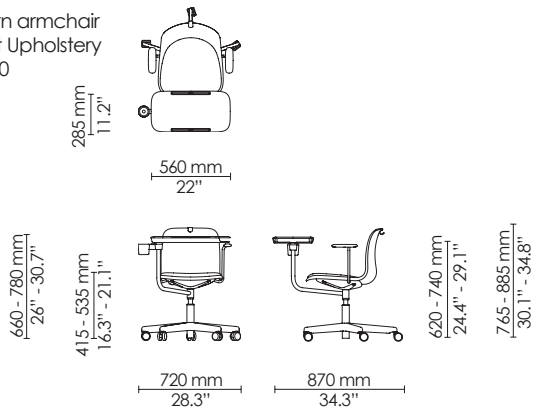

Swivel side chair
Polypropylene
Ø590