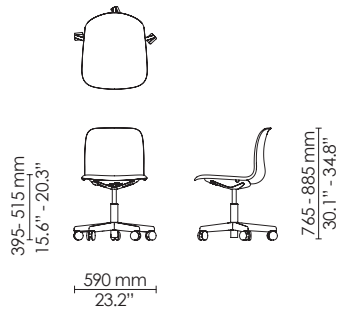

Swivel armchair
Polypropylene
Ø590