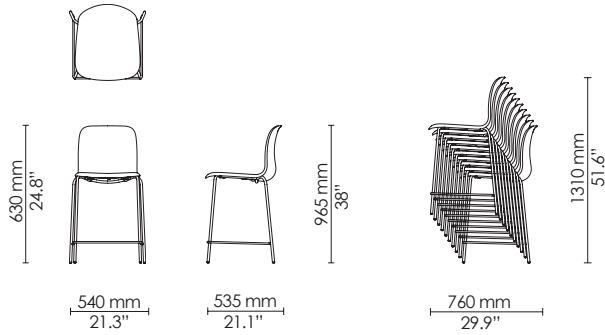

Max 10

4-leg barstool
Upholstery

Max 10

4-leg barstool
Counter height
Polypropylene

Max 10

4-leg barstool
Counter height
Seat upholstery

Max 10

4-leg barstool
Counter height
Upholstery

Max 10

Sled barstool
Polypropylene

Max 10

Sled barstool
Seat upholstery

Max 10

Sled barstool
Upholstery

Max 10

Learn side chair
Polypropylene
Ø720

Learn armchair
Polypropylene
Ø720

Learn side chair
Seat upholstery
Ø720

Learn armchair
Seat Upholstery
Ø720

Swivel side chair
Polypropylene
Ø590

Swivel armchair
Polypropylene
Ø590

Swivel side chair
Seat upholstery
Ø590