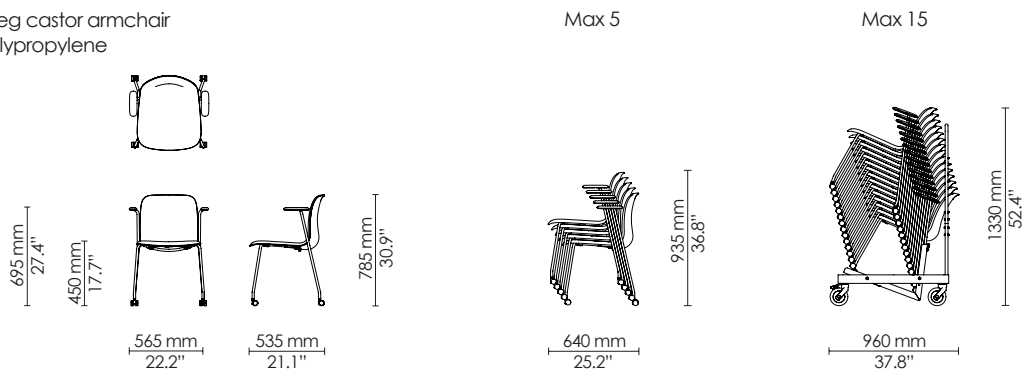

4-leg castor armchair
Polypropylene