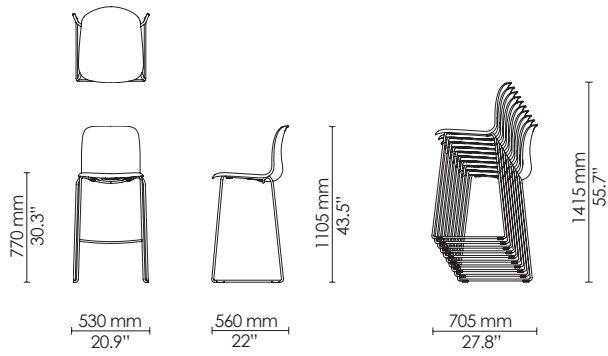

Max 10

4-leg barstool
Upholstery

Max 10

4-leg barstool
Counter height
Polypropylene

Max 10

4-leg barstool
Counter height
Seat upholstery

Max 10

4-leg barstool
Counter height
Upholstery

Max 10

Sled barstool
Polypropylene

Max 10

Sled barstool
Seat upholstery

Max 10

Sled barstool
Upholstery

Max 10

Learn side chair
Polypropylene
Ø720

Learn armchair
Polypropylene
Ø720

Learn side chair
Seat upholstery
Ø720

Learn armchair
Seat Upholstery
Ø720

Swivel side chair
Polypropylene
Ø590

Swivel armchair
Polypropylene
Ø590

Swivel side chair
Seat upholstery
Ø590