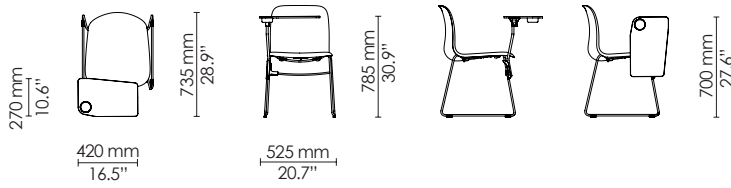

Sled side chair
Seat upholstery

Sled armchair
Seat upholstery

Sled side chair
Upholstery

Sled armchair
Upholstery

Sled side chair with writing tablet
Polypropylene

Sled armchair with writing tablet
Polypropylene

Max 10

4-leg barstool
Upholstery

Max 10

4-leg barstool
Counter height
Polypropylene

Max 10

4-leg barstool
Counter height
Seat upholstery

Max 10

4-leg barstool
Counter height
Upholstery

Max 10

Sled barstool
Polypropylene

Max 10

Sled barstool
Seat upholstery

Max 10

Sled barstool
Upholstery

Max 10

Learn side chair
Polypropylene
Ø720