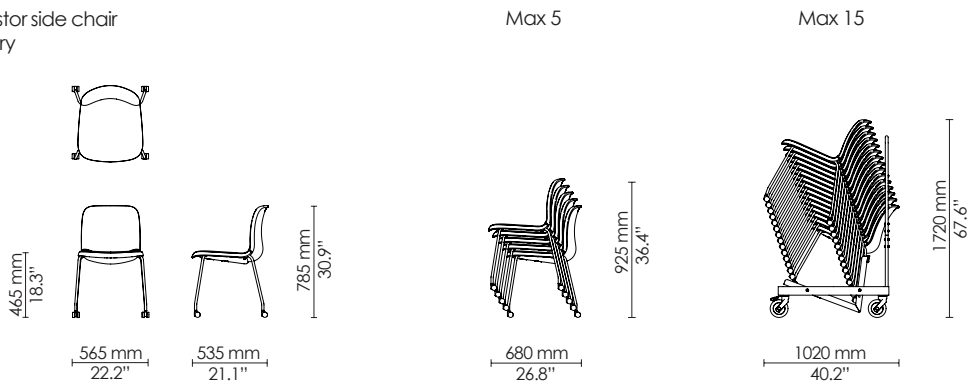

4-leg castor side chair
Upholstery