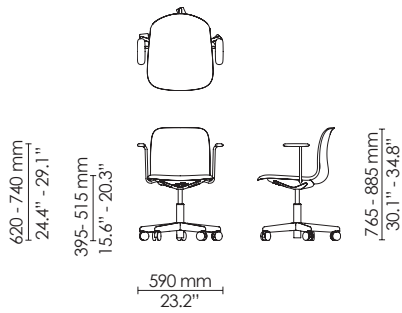

Swivel side chair
Seat upholstery
Ø590