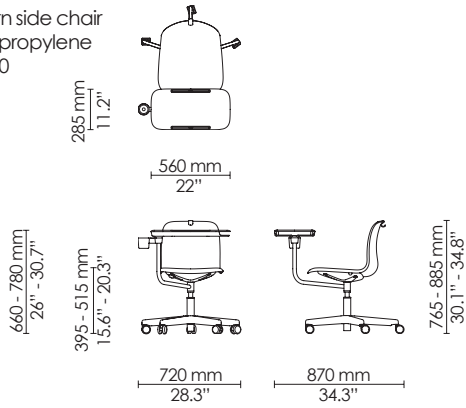

Max 10

4-leg barstool
Upholstery

Max 10

4-leg barstool
Counter height
Polypropylene

Max 10

4-leg barstool
Counter height
Seat upholstery

Max 10

4-leg barstool
Counter height
Upholstery

Max 10

Sled barstool
Polypropylene

Max 10

Sled barstool
Seat upholstery

Max 10

Sled barstool
Upholstery

Max 10

Learn side chair
Polypropylene
Ø720

Learn armchair
Polypropylene
Ø720

Learn side chair
Seat upholstery
Ø720

Learn armchair
Seat Upholstery
Ø720

Swivel side chair
Polypropylene
Ø590

Swivel armchair
Polypropylene
Ø590

Swivel side chair
Seat upholstery
Ø590