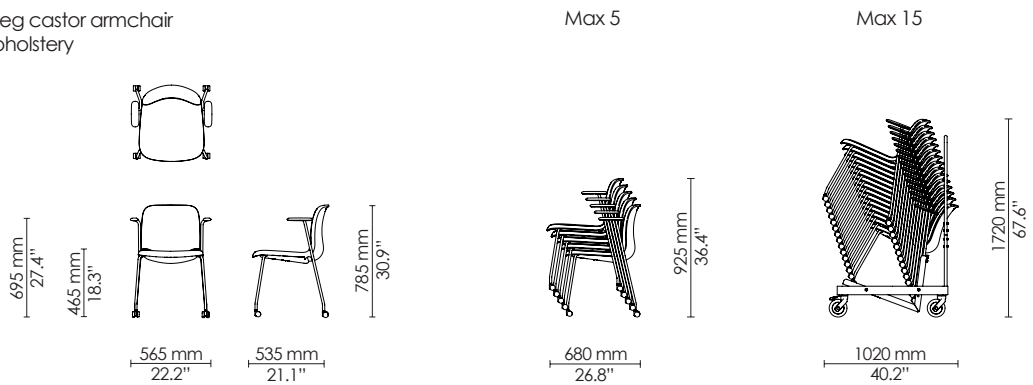

4-leg castor armchair
Upholstery