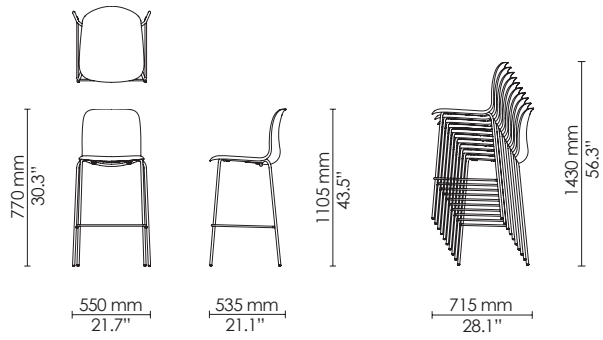

Sled side chair
Seat upholstery

Sled armchair
Seat upholstery

Sled side chair
Upholstery

Sled armchair
Upholstery

Sled side chair with writing tablet
Polypropylene

Sled armchair with writing tablet
Polypropylene

Linked chairs

Chair dolly
-Single

*Applicable for side chairs
Polypropylene

Max 25

*Contact HOWE for information on dollies for other SixE chair versions

4-leg barstool
Polypropylene

Max 10

4-leg barstool
Seat upholstery

Max 10

4-leg barstool
Upholstery

Max 10

4-leg barstool
Counter height
Polypropylene

Max 10

4-leg barstool
Counter height
Seat upholstery

Max 10

4-leg barstool
Counter height
Upholstery

Max 10

Sled barstool
Polypropylene

Max 10

Sled barstool
Seat upholstery

Max 10

Sled barstool
Upholstery

Max 10

Learn side chair
Polypropylene
Ø720