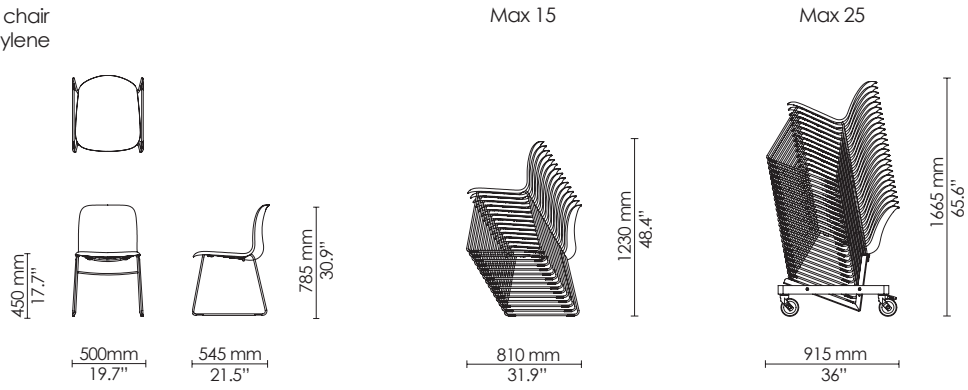

Sled side chair
Polypropylene