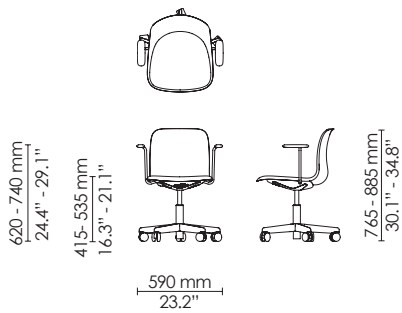

Swivel side chair
Upholstery
Ø590