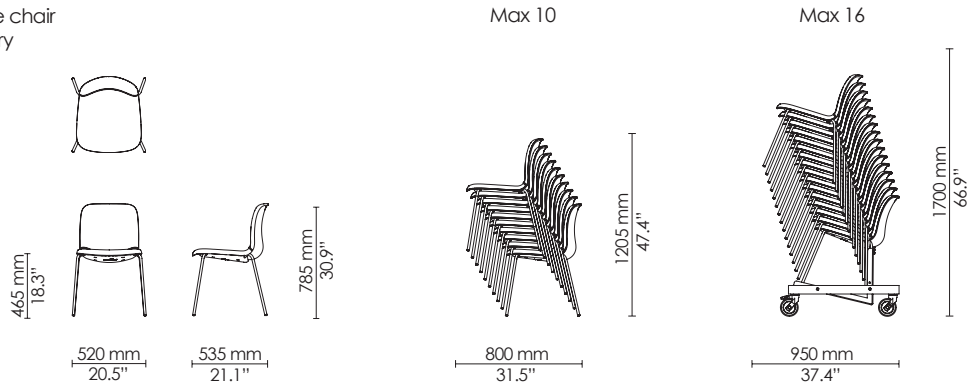

4-leg armchair
Upholstery

4-leg side chair
Upholstery