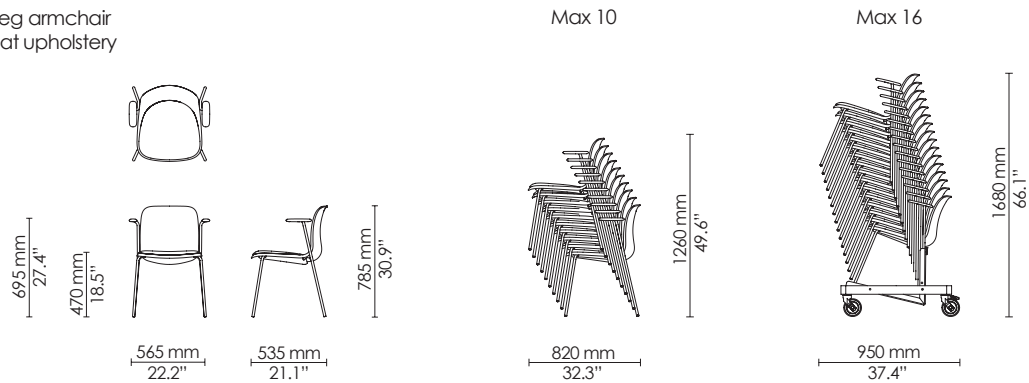

4-leg armchair
Seat upholstery