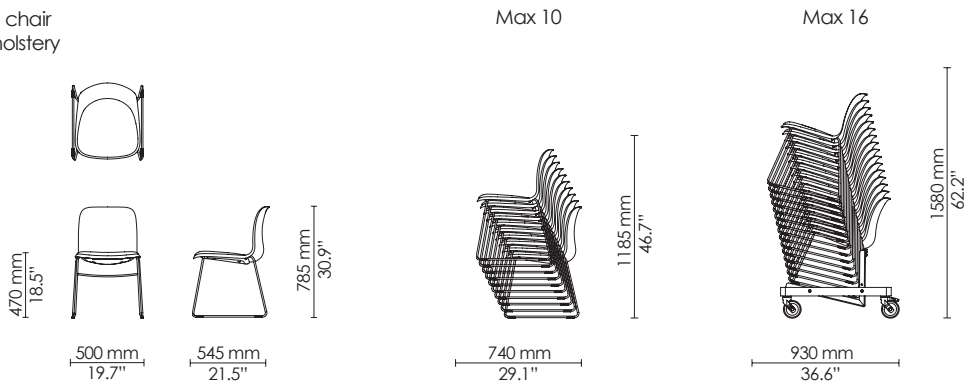

Sled side chair
Seat upholstery