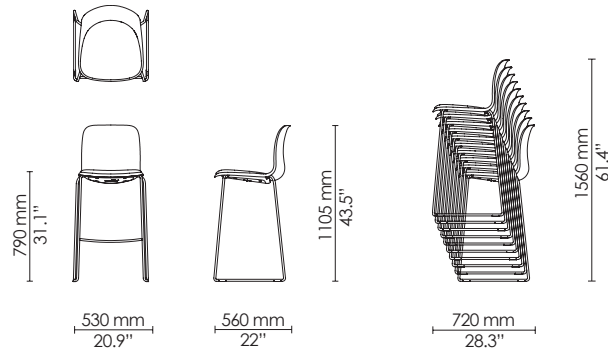

Sled barstool
Seat upholstery

Max 10