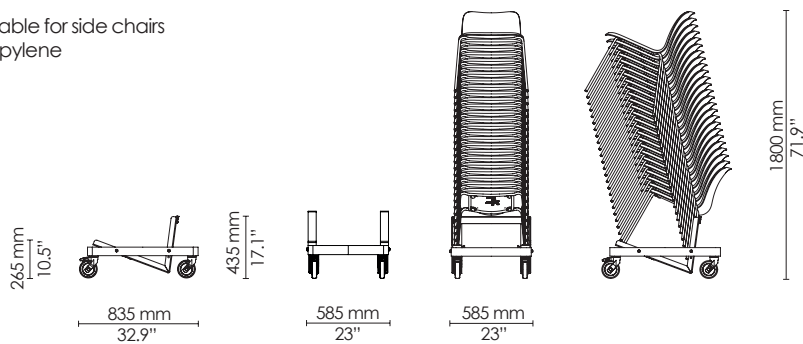

Chair dolly
-Single

*Applicable for side chairs
Polypropylene

Max 25

*Contact HOWE for information on dollies for other SixE chair versions