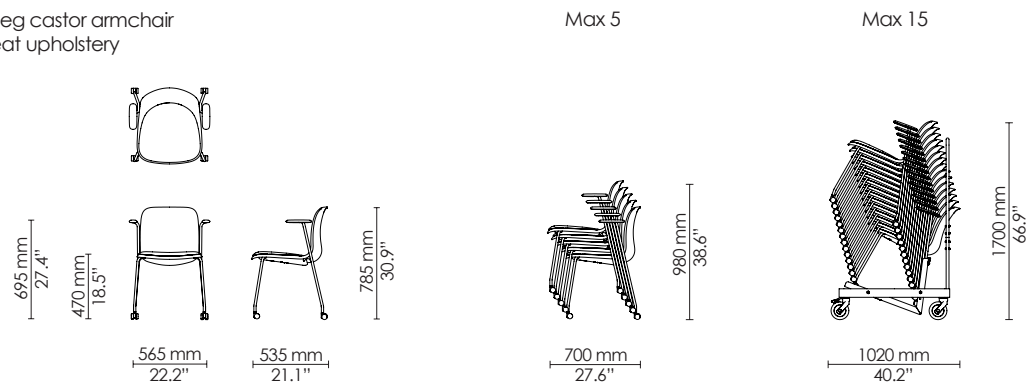

4-leg castor armchair
Seat upholstery