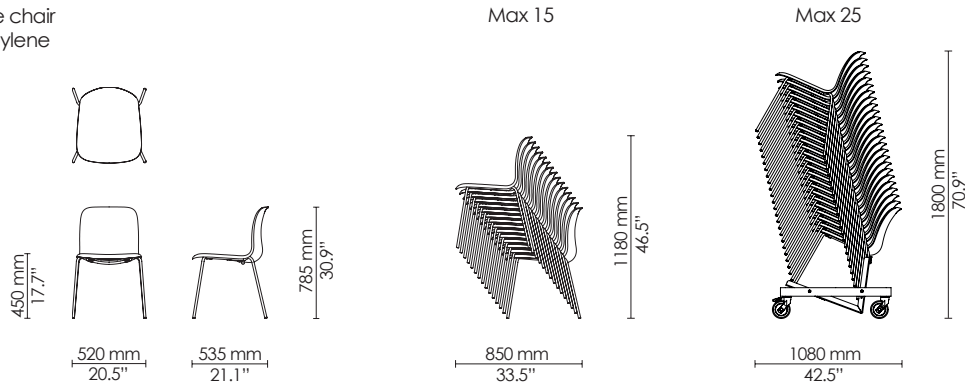

4-leg side chair
Polypropylene