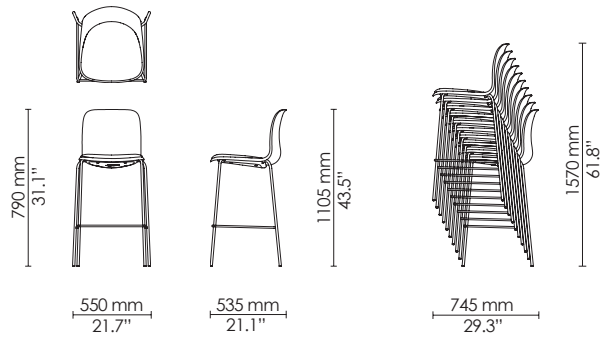

Sled side chair
Seat upholstery

Sled armchair
Seat upholstery

Sled side chair
Upholstery

Sled armchair
Upholstery

Sled side chair with writing tablet
Polypropylene

Sled armchair with writing tablet
Polypropylene

Linked chairs

Chair dolly
-Single

*Applicable for side chairs
Polypropylene

Max 25

*Contact HOWE for information on dollies for other SixE chair versions

4-leg barstool
Polypropylene

Max 10

4-leg barstool
Seat upholstery

Max 10

4-leg barstool
Upholstery

Max 10

4-leg barstool
Counter height
Polypropylene

Max 10

4-leg barstool
Counter height
Seat upholstery

Max 10

4-leg barstool
Counter height
Upholstery

Max 10

Sled barstool
Polypropylene

Max 10

Sled barstool
Seat upholstery

Max 10

Sled barstool
Upholstery

Max 10

Learn side chair
Polypropylene
Ø720