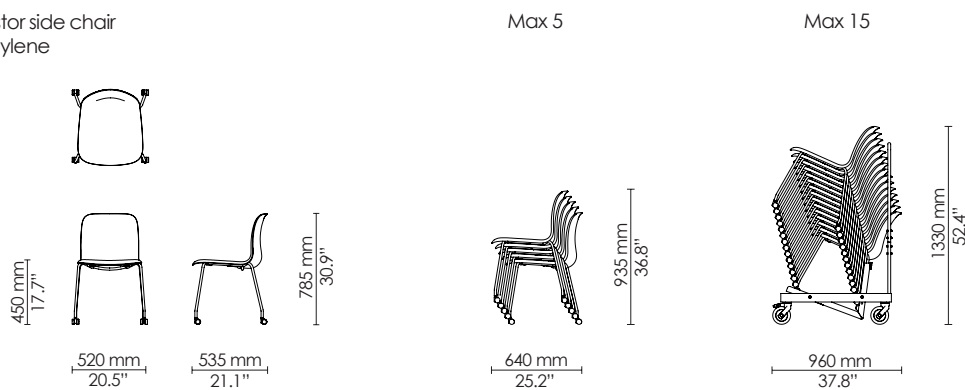

4-leg castor side chair
Polypropylene