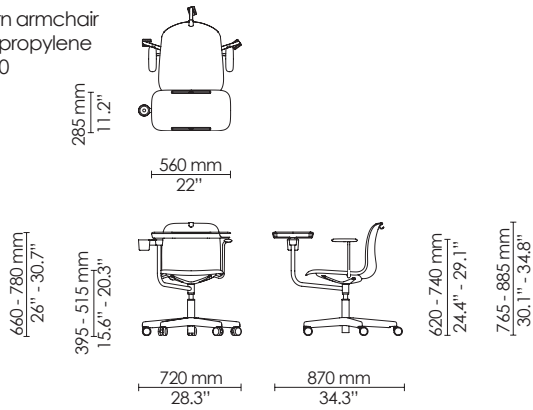

Max 10

4-leg barstool
Upholstery

Max 10

4-leg barstool
Counter height
Polypropylene

Max 10

4-leg barstool
Counter height
Seat upholstery

Max 10

4-leg barstool
Counter height
Upholstery

Max 10

Sled barstool
Polypropylene

Max 10

Sled barstool
Seat upholstery

Max 10

Sled barstool
Upholstery

Max 10

Learn side chair
Polypropylene
Ø720

Learn armchair
Polypropylene
Ø720

Learn side chair
Seat upholstery
Ø720

Learn armchair
Seat Upholstery
Ø720

Swivel side chair
Polypropylene
Ø590

Swivel armchair
Polypropylene
Ø590

Swivel side chair
Seat upholstery
Ø590