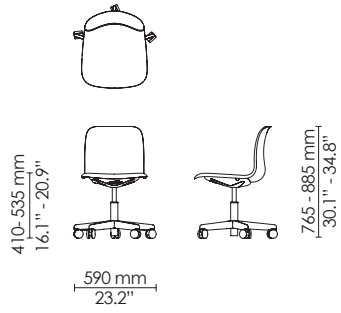

Swivel armchair
Upholstery
Ø590