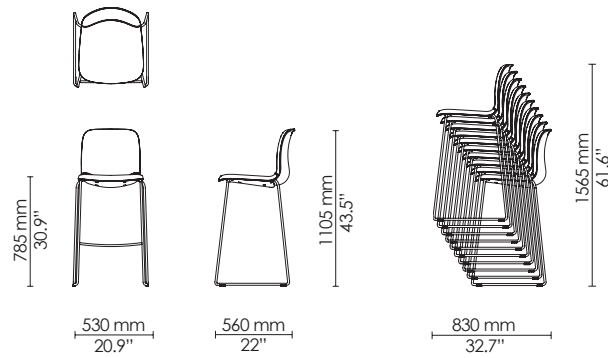

Sled barstool
Upholstery

Max 10