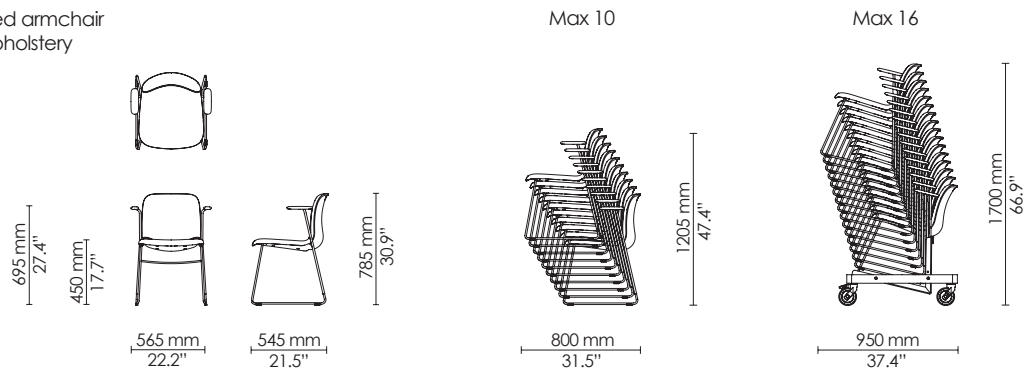

4-leg castor armchair
Seat upholstery

4-leg side chair
Upholstery

4-leg armchair
Upholstery

4-leg castor side chair
Upholstery

4-leg castor armchair
Upholstery

Sled side chair
Polypropylene

Sled armchair
Polypropylene

Sled side chair
Seat upholstery

Sled armchair
Seat upholstery

Sled side chair
Upholstery

Sled armchair
Upholstery

Sled side chair with writing tablet
Polypropylene

Sled armchair with writing tablet
Polypropylene

Max 10

4-leg barstool
Upholstery

Max 10

4-leg barstool
Counter height
Polypropylene

Max 10

4-leg barstool
Counter height
Seat upholstery

Max 10

4-leg barstool
Counter height
Upholstery

Max 10

Sled barstool
Polypropylene

Max 10

Sled barstool
Seat upholstery

Max 10

Sled barstool
Upholstery

Max 10

Learn side chair
Polypropylene
Ø720