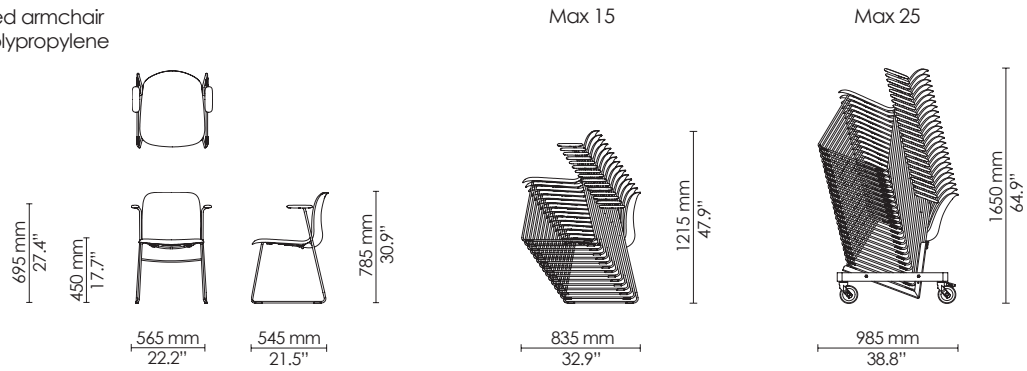

Sled armchair
Polypropylene