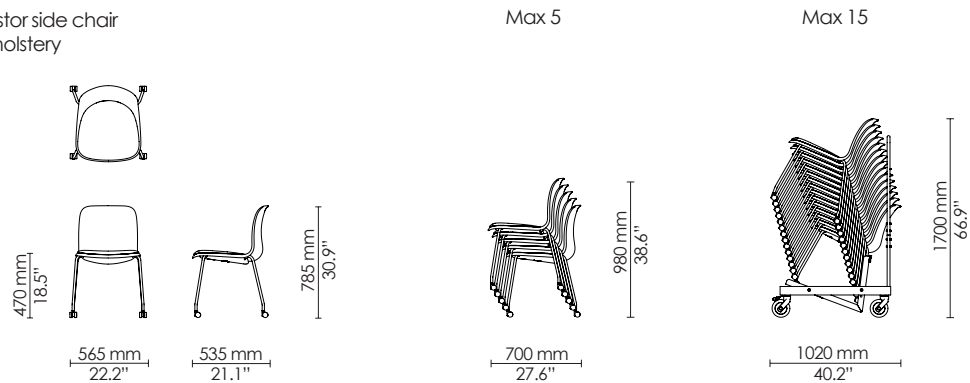

4-leg castor side chair
Seat upholstery