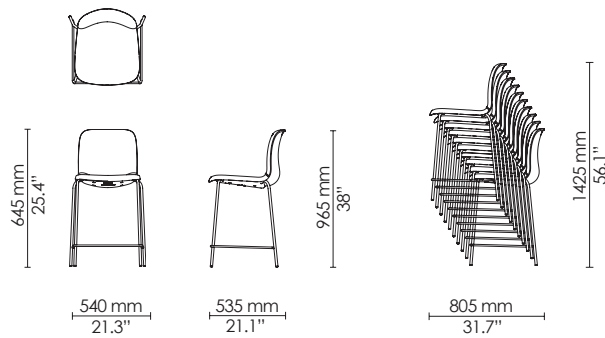

Max 10

4-leg barstool
Upholstery

Max 10

4-leg barstool
Counter height
Polypropylene

Max 10

4-leg barstool
Counter height
Seat upholstery

Max 10

4-leg barstool
Counter height
Upholstery

Max 10

Sled barstool
Polypropylene

Max 10

Sled barstool
Seat upholstery

Max 10

Sled barstool
Upholstery

Max 10

Learn side chair
Polypropylene
Ø720

Learn armchair
Polypropylene
Ø720

Learn side chair
Seat upholstery
Ø720

Learn armchair
Seat Upholstery
Ø720

Swivel side chair
Polypropylene
Ø590

Swivel armchair
Polypropylene
Ø590

Swivel side chair
Seat upholstery
Ø590