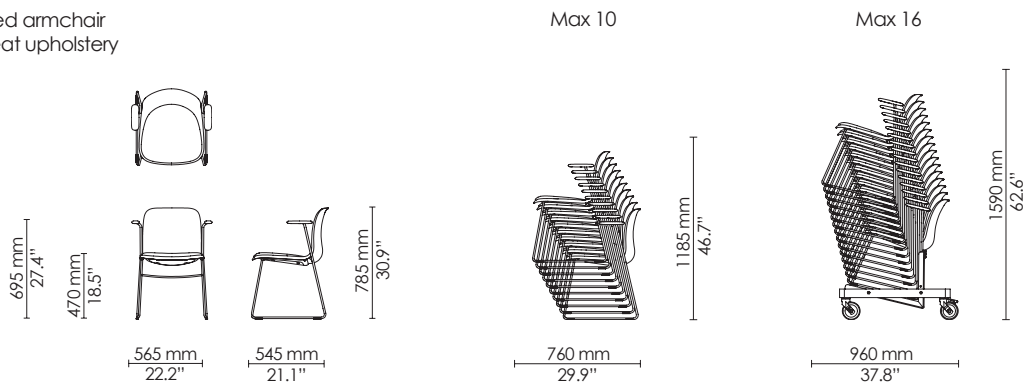

Sled armchair
Seat upholstery