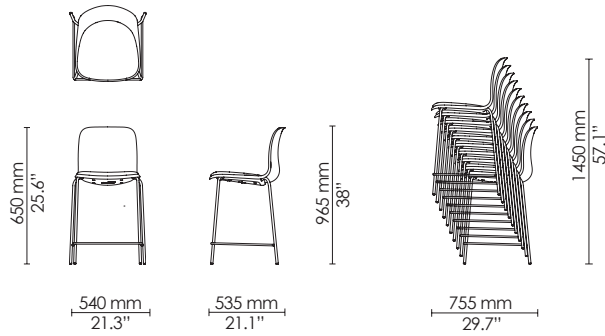

Max 10

4-leg barstool
Upholstery

Max 10

4-leg barstool
Counter height
Polypropylene

Max 10

4-leg barstool
Counter height
Seat upholstery

Max 10

4-leg barstool
Counter height
Upholstery

Max 10

Sled barstool
Polypropylene

Max 10

Sled barstool
Seat upholstery

Max 10

Sled barstool
Upholstery

Max 10

Learn side chair
Polypropylene
Ø720

Learn armchair
Polypropylene
Ø720

Learn side chair
Seat upholstery
Ø720

Learn armchair
Seat Upholstery
Ø720

Swivel side chair
Polypropylene
Ø590

Swivel armchair
Polypropylene
Ø590

Swivel side chair
Seat upholstery
Ø590