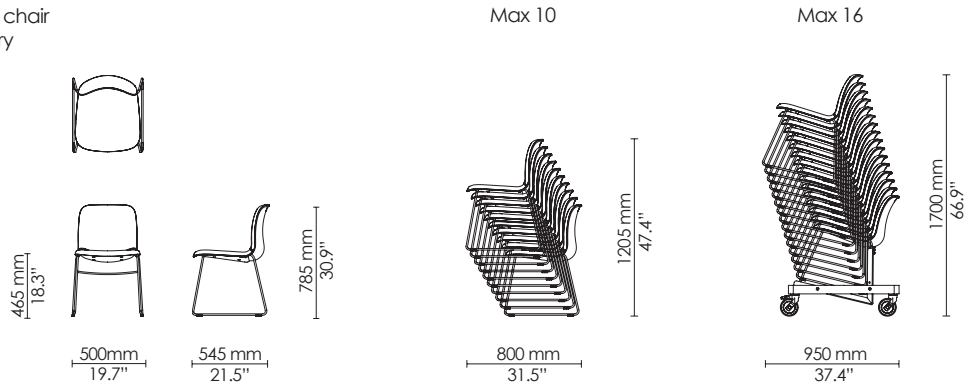

Sled armchair
Upholstery

Sled side chair
Upholstery