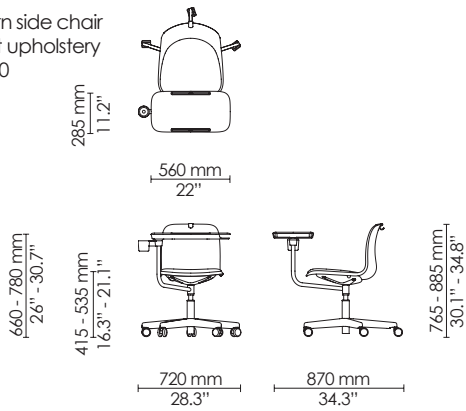

Max 10

4-leg barstool
Upholstery

Max 10

4-leg barstool
Counter height
Polypropylene

Max 10

4-leg barstool
Counter height
Seat upholstery

Max 10

4-leg barstool
Counter height
Upholstery

Max 10

Sled barstool
Polypropylene

Max 10

Sled barstool
Seat upholstery

Max 10

Sled barstool
Upholstery

Max 10

Learn side chair
Polypropylene
Ø720

Learn armchair
Polypropylene
Ø720

Learn side chair
Seat upholstery
Ø720

Learn armchair
Seat Upholstery
Ø720

Swivel side chair
Polypropylene
Ø590

Swivel armchair
Polypropylene
Ø590

Swivel side chair
Seat upholstery
Ø590