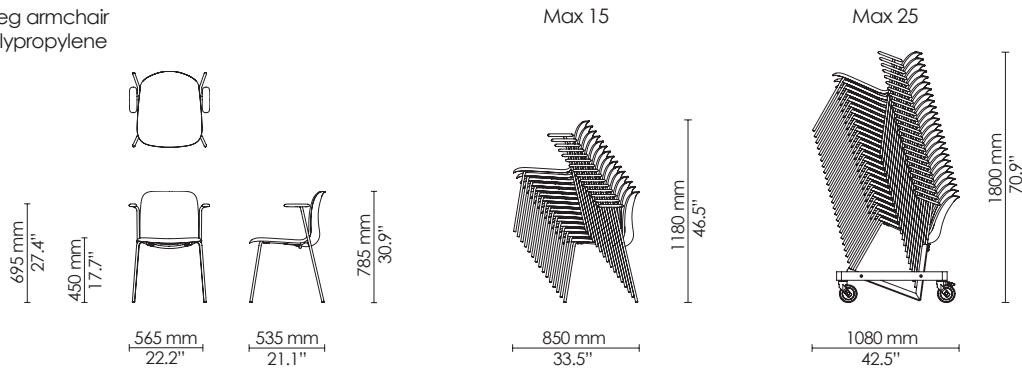

4-leg armchair
Polypropylene