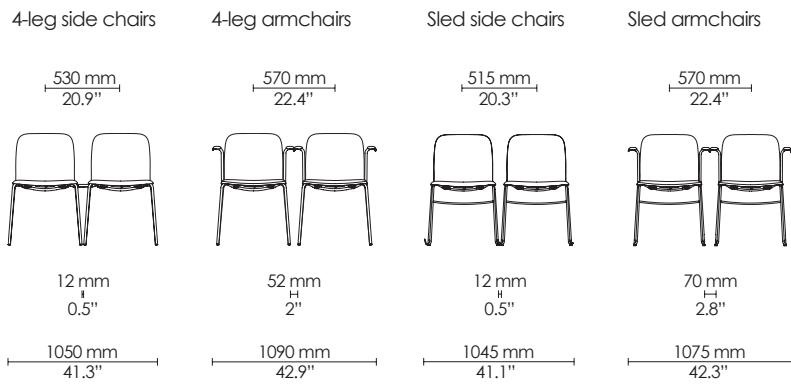

Linked chairs