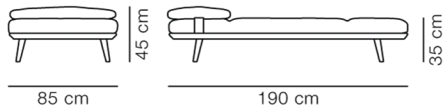

Spine Daybed

Designed By Space Copenhagen, 2016

Spine Daybed pays respect to classic upholstery traditions, while providing a dash of modernity in its own succinct and simple way.

MODEL

1700 - Spine Lounge Wood Daybed, 190x85cm

COUNTRY OF ORIGIN

DK

FABRIC- & LEATHER CONSUMPTION

Fabric: 6,6 m

Leather: 9,6 m²

TEST & CERTIFICATES

EN 1022:2005, EN 16139:2013 (L2)

ESSENTIAL ASSORTMENT

UPHOLSTERY

WOOD

Leather Primo 88, Black

Oak black lacquered

DIMENSIONS

Weight: 43,5 kg

PACKAGING INFORMATION

L: 215 cm, W: 93 cm, H: 65 cm,