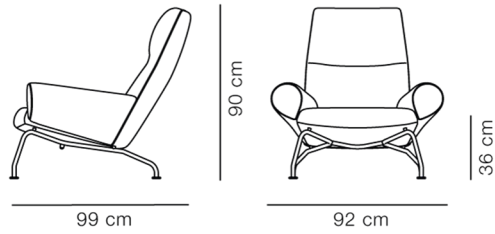

COUNTRY OF ORIGIN

DK

FABRIC- & LEATHER CONSUMPTION

Fabric: 3,8 m

Leather: 9,5 m²

ESSENTIAL ASSORTMENT

| UPHOLSTERY | PIPING | FRAME |
|--------------------------------|------------------------|-------------------------|
| Hallingdal 116 | Leather Max 95, Cognac | Brushed stainless steel |
| Leather Primo 88, Black | Piping as upholstery | Brushed stainless steel |
| Leather Cera 905, Russet brown | Piping as upholstery | Brushed stainless steel |

DIMENSIONS

Weight: 28 kg

PACKAGING INFORMATION

L: 103 cm, W: 97 cm, H: 117 cm,

Cbm: 1,1m³

71 kg

CARE & MAINTENANCE

Our Care & Maintenance offers guidance for best maintenance of our furniture. It includes advice and instructions on cleaning and caring for specific materials to ensure a long life of your furniture. Find your product on our product site and navigate to the Product Care menu: